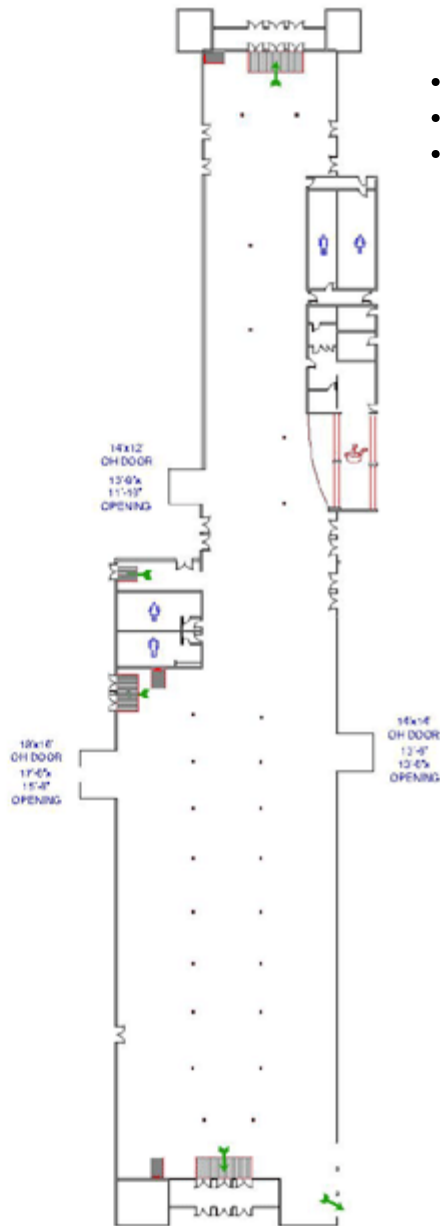

# Main Pavilion

MAIN PAVILION  
28,910 sq ft

## Specifications of the Main Pavilion:

- 28,910 sq. ft.
- 444' x 86.3'
- *Used for:*  
Tradeshows, Vehicle and RV Shows, Cabarets, Farmers' Markets, Super bingos, Craft shows, Flea Markets, Seminars, Conventions, Large Weddings, Craft Shows, Furniture Sales.

### Legend

- ← Exit
- Washrooms
- Food Services

SCALE: 1" = 50'  
0 10 20 30 40 50