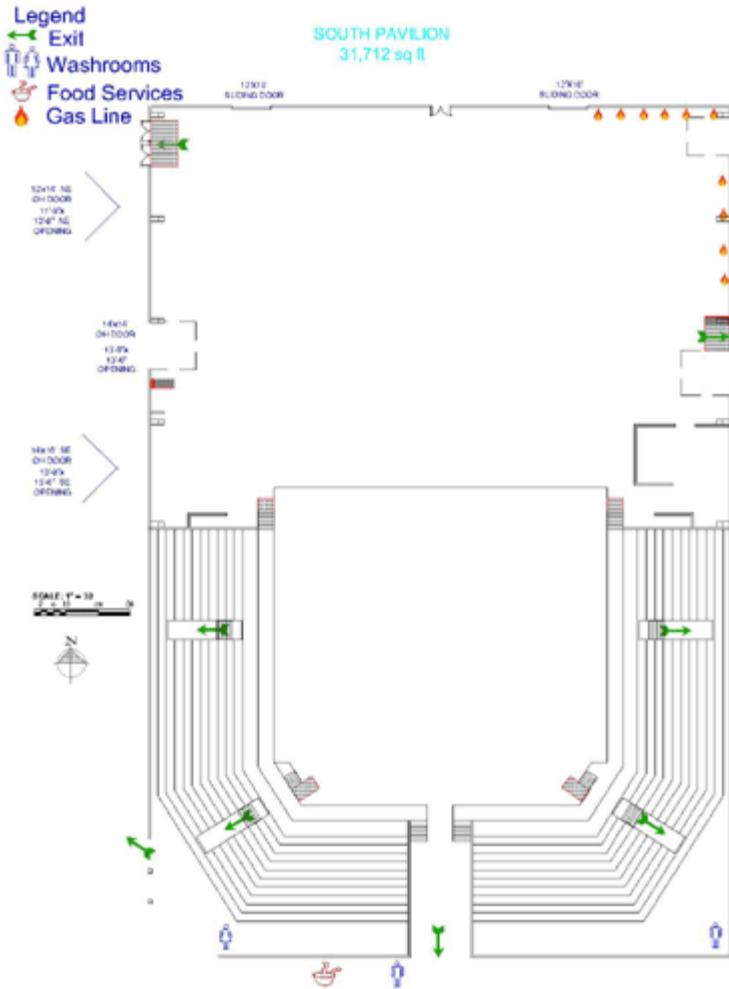

South Pavilion

Specifications of the South Pavilion:

- 31,712 sq. ft.
- 217'11" x 181' (Seed Floor 104')
- *Used for:*
Tradeshows, Agricultural Shows, Banquets, sporting events, Conventions, Indoor Vehicle and RV Sales, Seminars, Kick boxing Events, Bridal Shows.