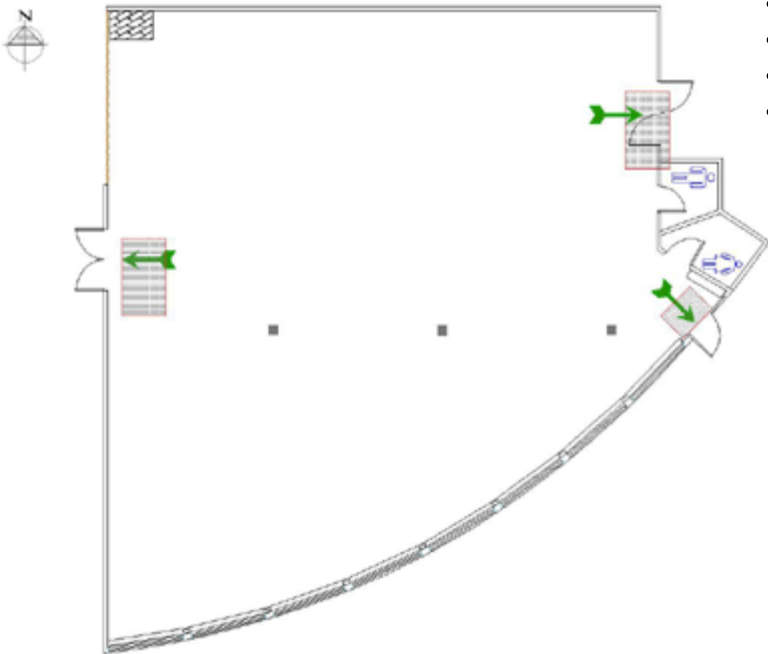

Saddle Room

SADDLE ROOM

Specifications of the Saddle Room:

- Connected to Pavilions
- 2,608 sq. ft.
- 59'10" x 47'5"
- Used for:
Meetings, Weddings, Seminars (up to 150),
Dinners (up to 100), Christmas Parties.

Legend
← Exit
Washrooms

SCALE: 1" = 10'
0 5 10
COLLARI SPRING: 15' 1"