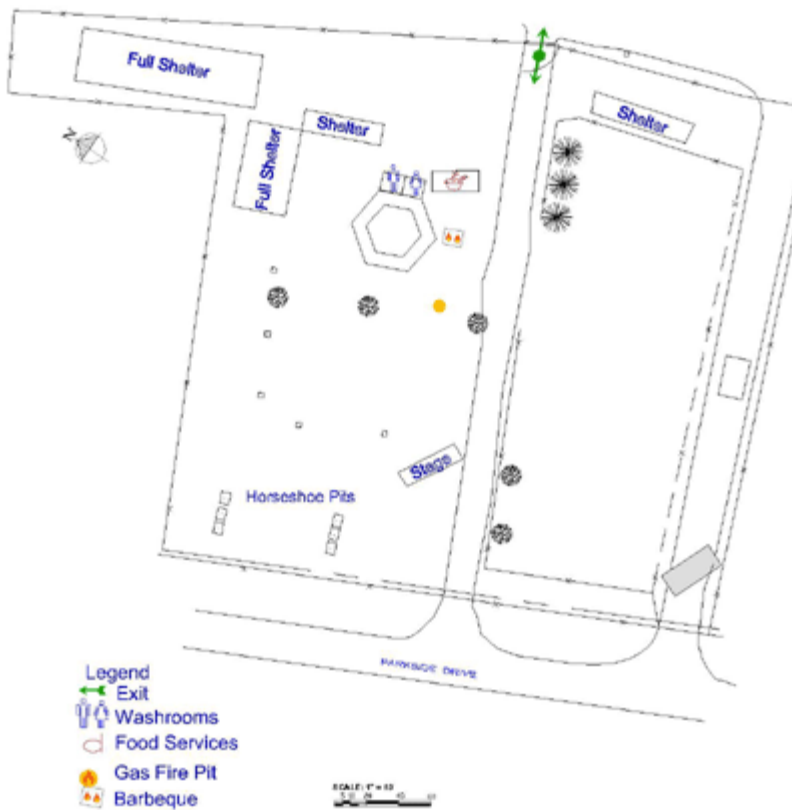

Pioneer Park

Specifications of the Pioneer Park:

PIONEER PARK
14,255 sq ft

- Gazebo
- West of Pavilions
- Near by camping
- On-site covered stage
- Covered BBQ, kitchen and bar area
- Recreation area
- Washrooms
- Horse shoe pits
- 14,255 sq. ft.
- *Used for:*
Picnics, Outdoor BBQs, Family reunions, Staff parties (up to 400), Weddings.